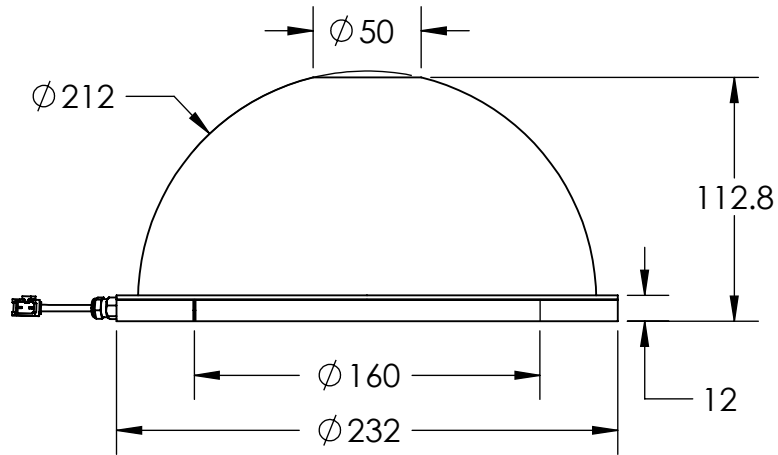

1 2 3 4 5 6 7 8

D

D

C

C

B

B

CONNECTOR
50CM CABLE

A

A

	DESIGN BY	FL LUEI	UNIT:	PRODUCT SERIES: LT4WRG SERIES	
	CHECK BY	KB TAN	MM		
	DATE	06/06/2018	REVISION:	TITLE	DRAWING LAYOUT
	MATERIAL	-	01	PART NO	LT4WRG200-00-1-G-24V
	FINISHING	-	SCALE:	DWG NO	-
QTY	-	1:1	SHEET 1 OF 1		