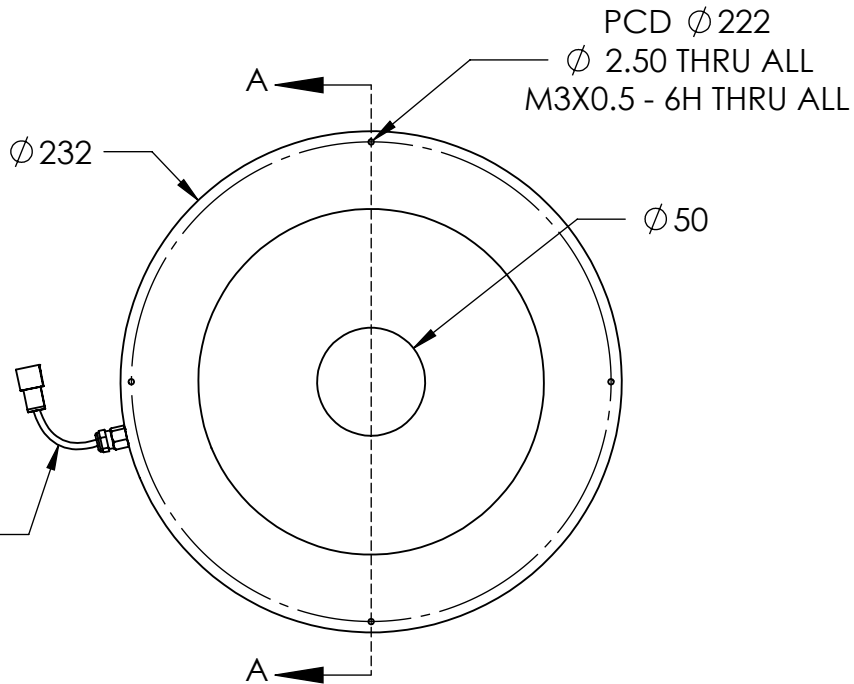

1 2 3 4 5 6 7 8

D

D

C

C

B

B

CONNECTOR
50CM CABLE

A

A

	DESIGN BY	FL LUEI	UNIT:	PRODUCT SERIES: LT4WRG SERIES	
	CHECK BY	KB TAN	MM		
	DATE	06/06/2018	REVISION:	TITLE	DRAWING LAYOUT
	MATERIAL	-	01	PART NO	LT4WRG200-00-1-G-24V
	FINISHING	-	SCALE:	DWG NO	-
QTY	-	1:1	SHEET 1 OF 1		

1 2 3 4 5 6 7 8